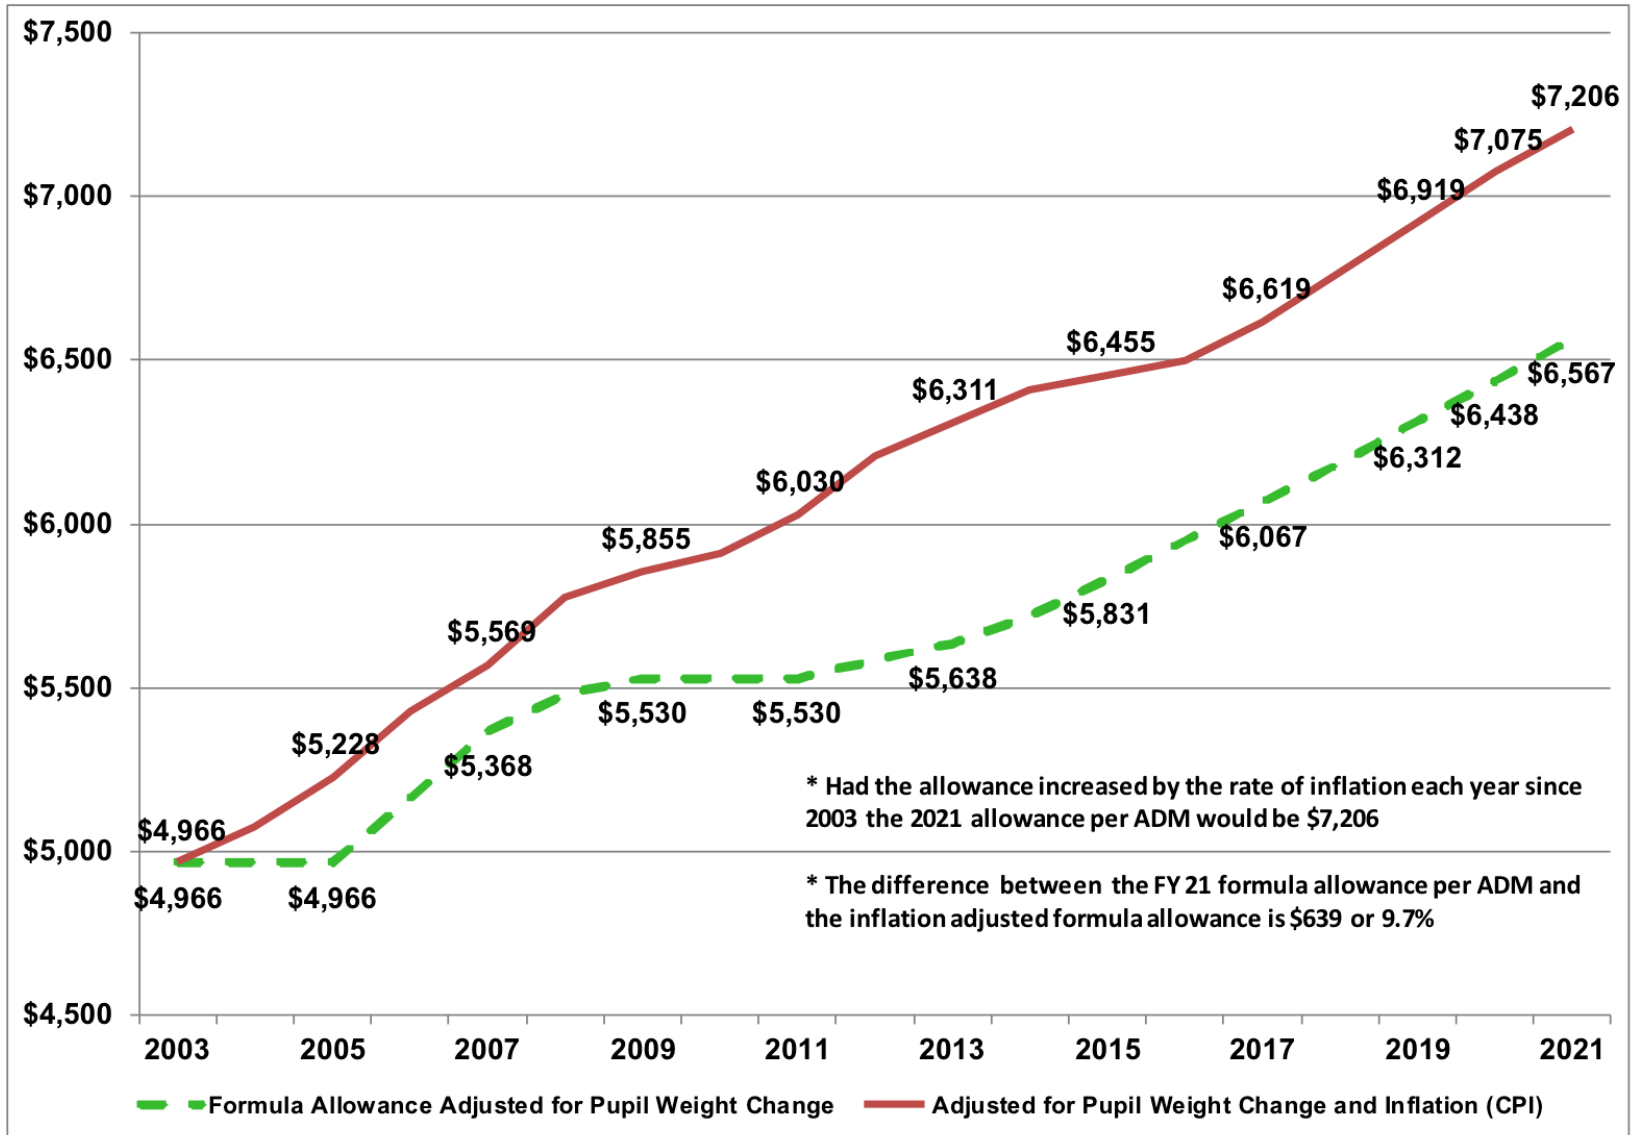

## General Education Formula Allowance, 2003-2021 Adjusted for Pupil Weight Change and Inflation (CPI)

Source: MDE August 2019 Inflation Estimates

Association of Metropolitan School Districts

LEADERS IN PUBLIC FINANCE