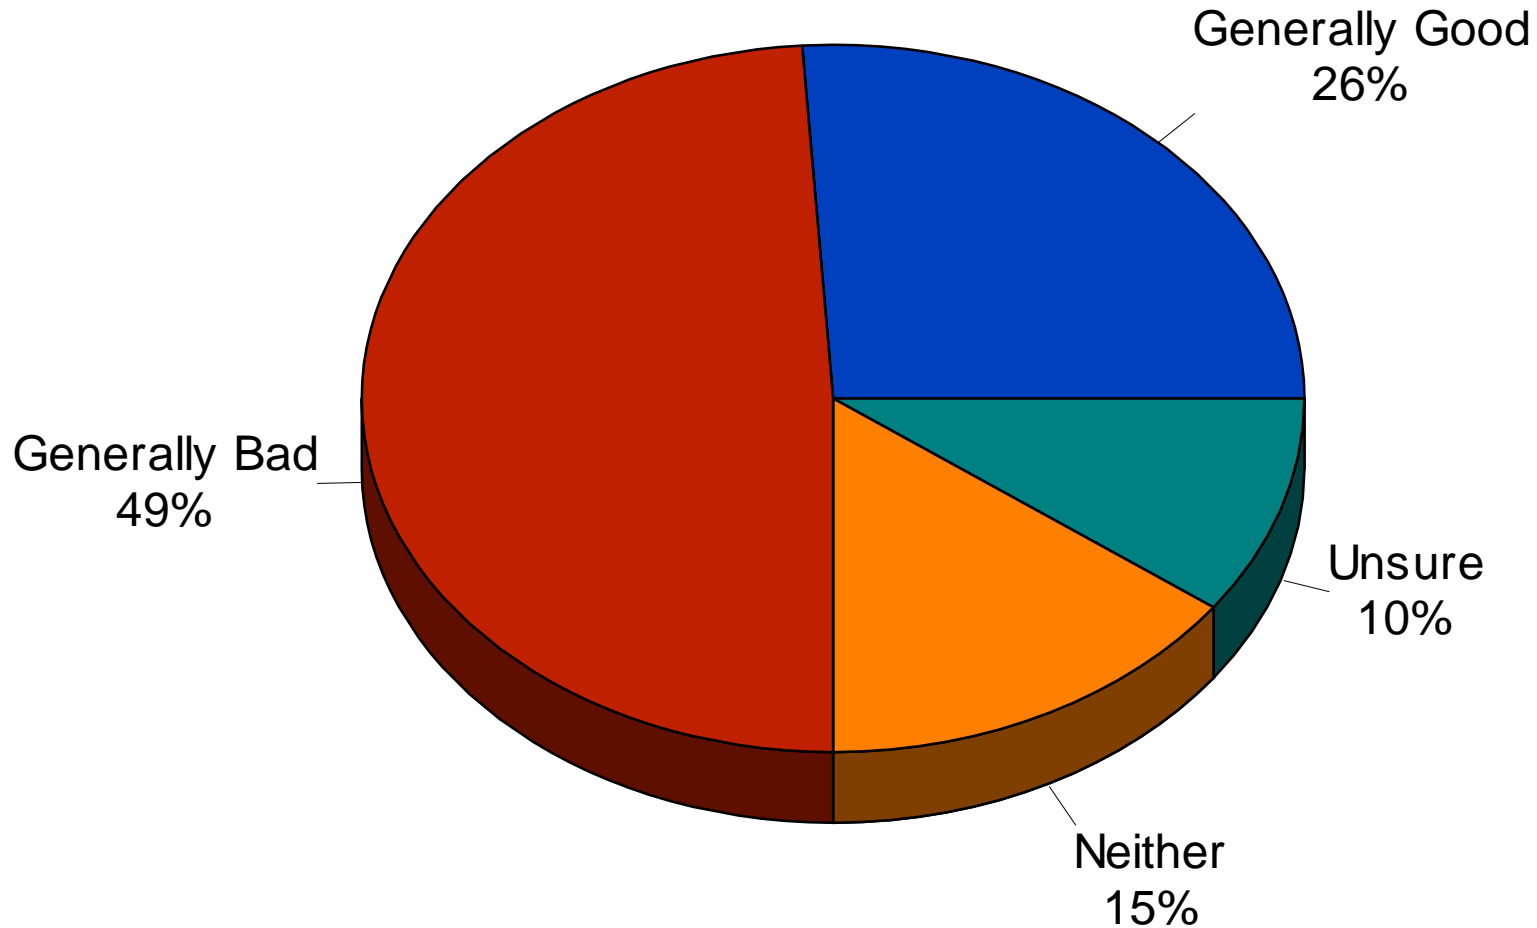

Divided Government

2011 Association of Metropolitan School Districts