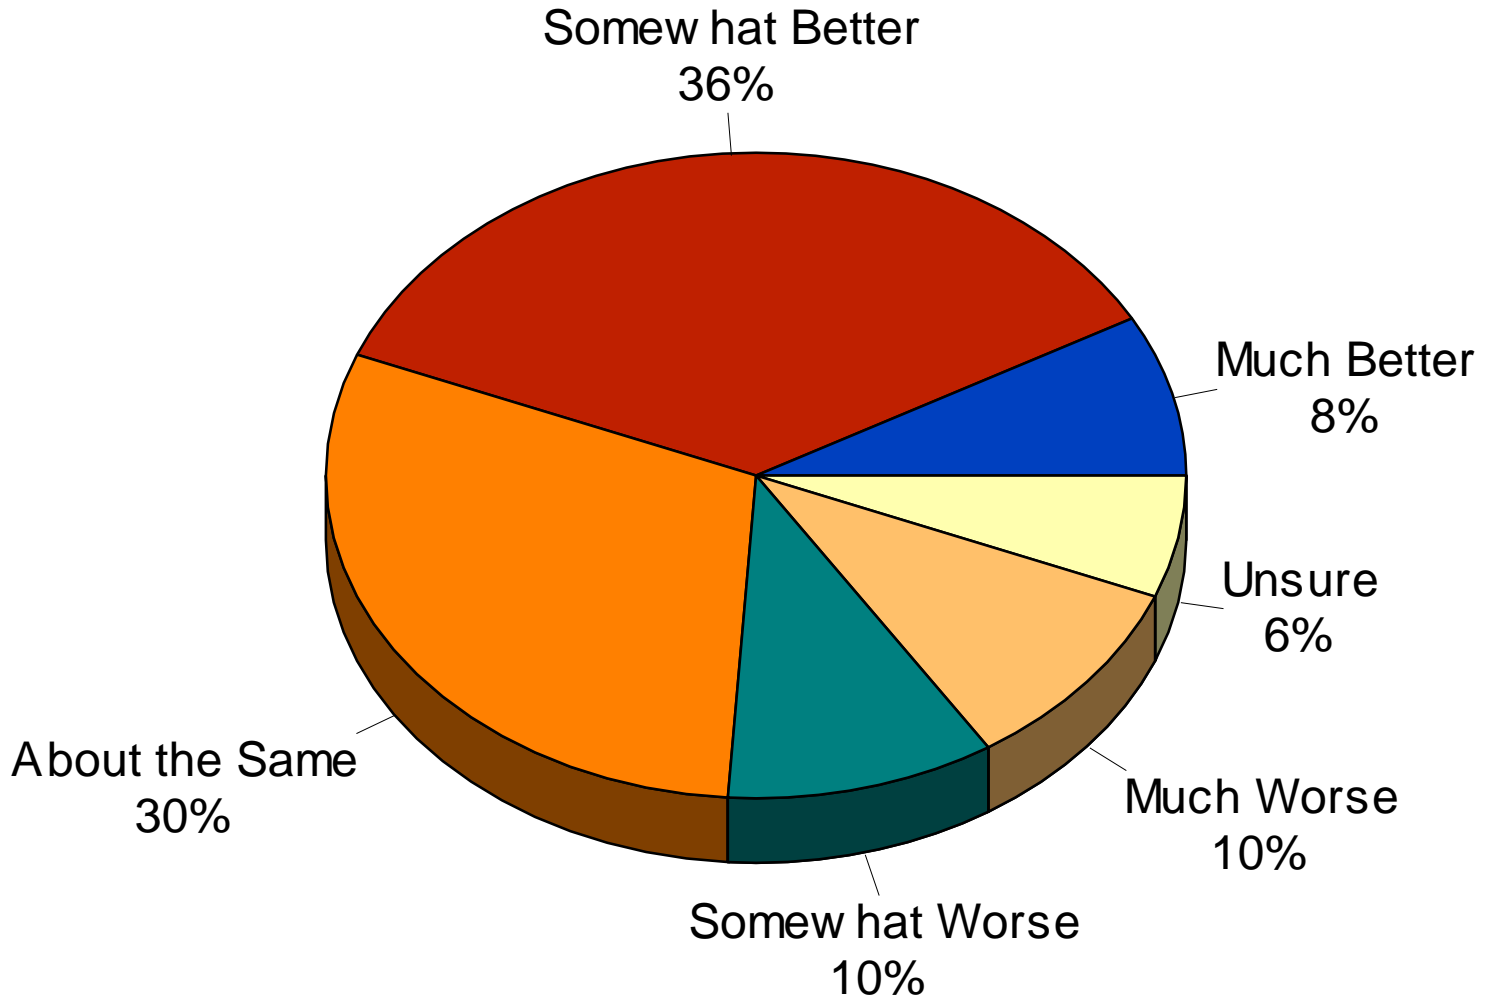

Eliminate Systemic Deficits

2011 Association of Metropolitan School Districts

Government "Redesign"

2011 Association of Metropolitan School Districts

Minnesota K-12 Schools

2011 Association of Metropolitan School Districts