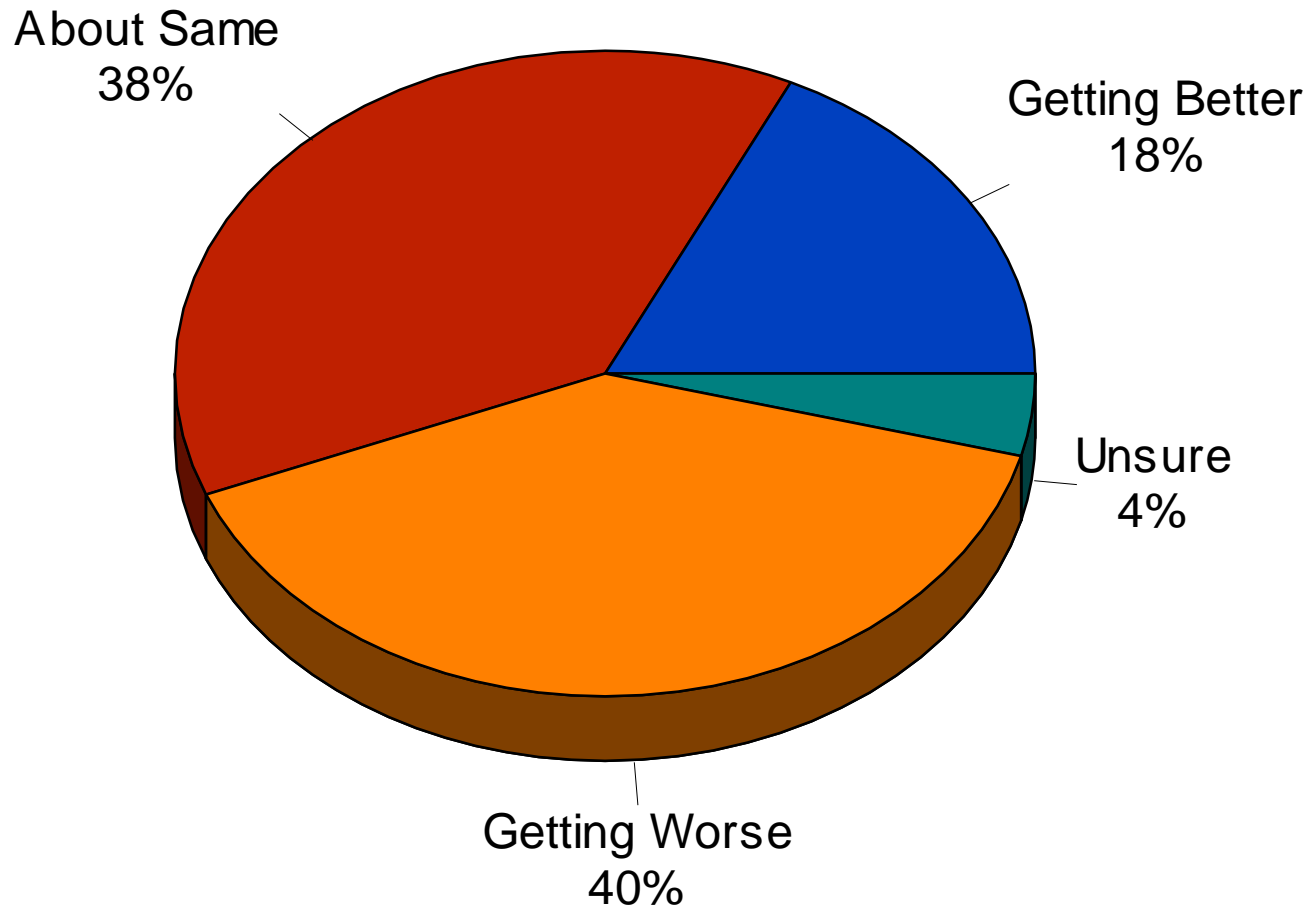

TREADMILL TO OBLIVION: Politics, Policy and Farce

**Association of Metropolitan School
Districts
August 12, 2011**

Decision Resources, Ltd.

Minnesota Economy

2011 Association of Metropolitan School Districts