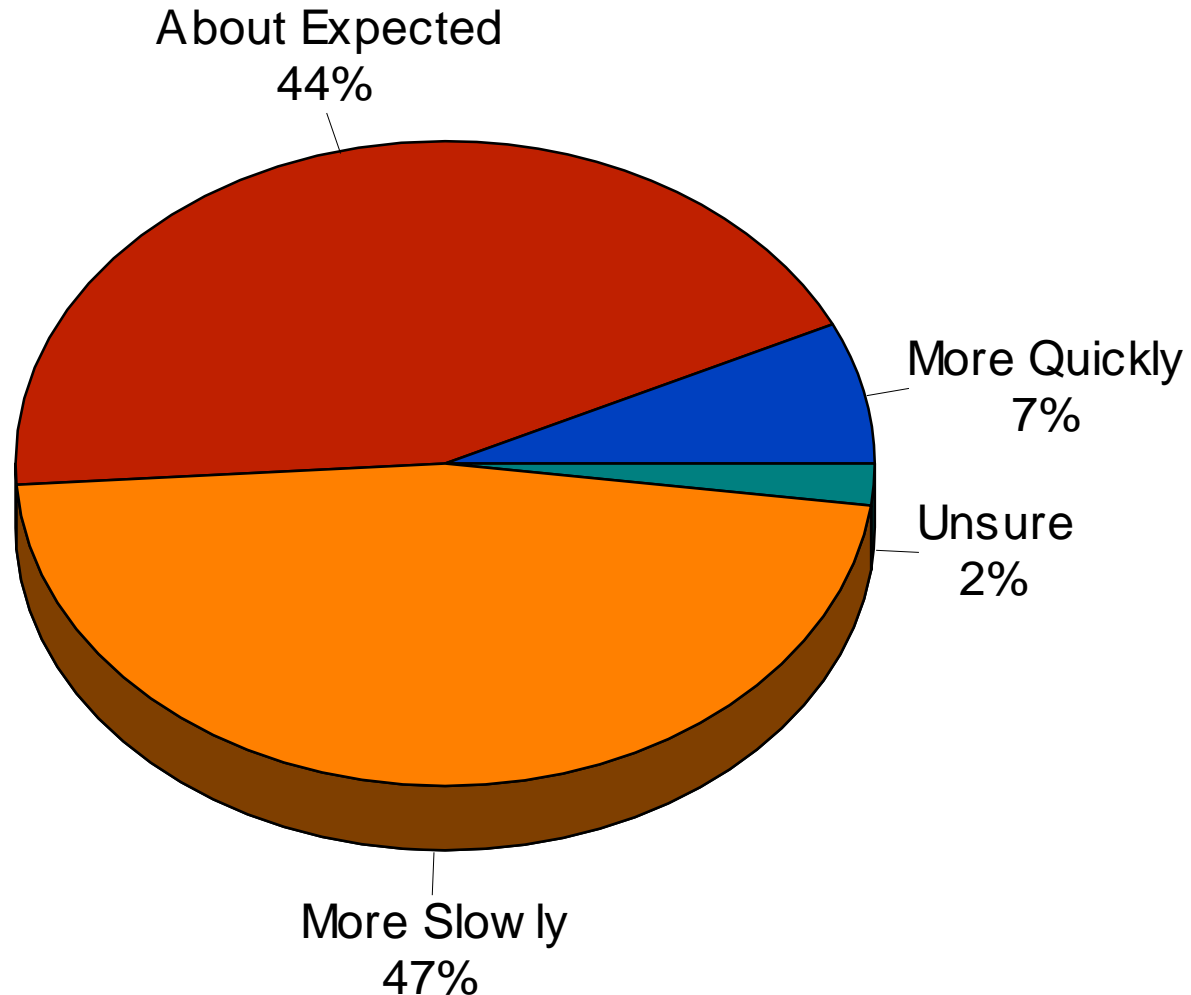

Minnesota Emerging from Recession

2011 Association of Metropolitan School Districts