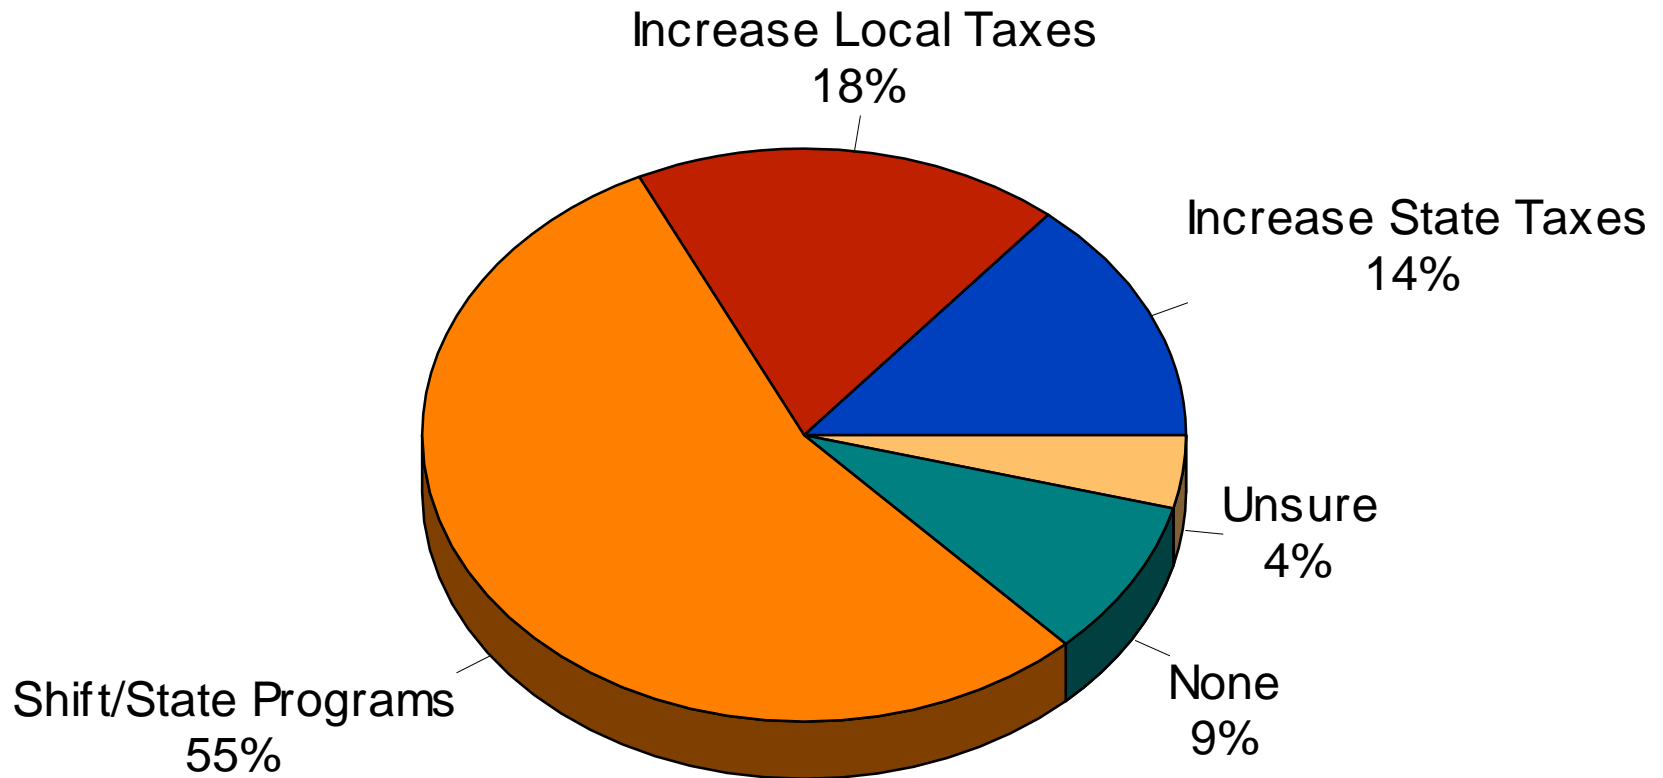

New Revenue Source for Education

2011 Association of Metropolitan School Districts